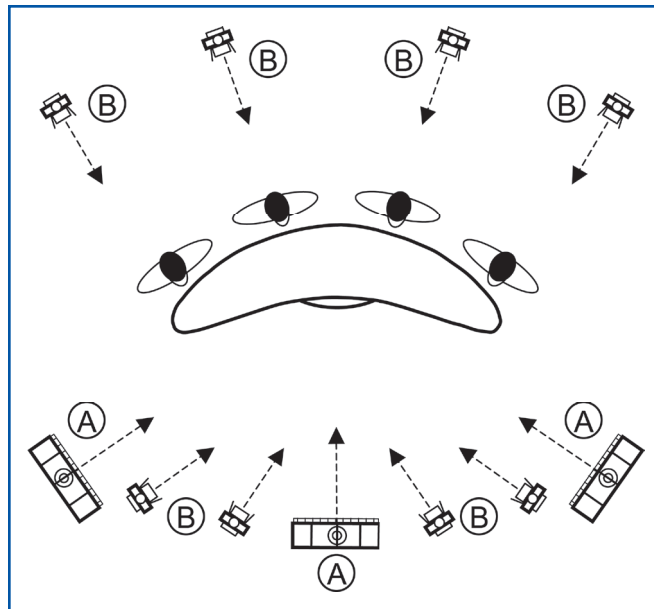

SYSTEM

- Designed for medium sized desk or table with up to 4 presenters.
- Provides attractive medium sized “pool” of light for talent zones.
- Lightweight fixtures can be hung from suspended ceilings.

LAYOUT

This package is intended for up to 4 people around one side of a medium sized table or a small interview set.

Type B Backlights should be no more than 6’ above the talent’s head. The center Type A fixture should be 8’ from the talent and 7’ to 8’ off the ground. The remaining Type A fixtures should be crossed from each side, at the same height and distance as the center fixture. Type B fixtures at the front for key lighting should also cross shoot, 8’ from talent at 8’ to 9’ off the ground. Adjustable hangers are available if required. With all fixtures “full-on,” power consumption is less than 400 watts.

COMPONENTS

120 Volt DMX Dimming (D4PDS -WL-DMX-1)

Type	Qty	Model	Description
(A)	3	P110-155BX- DMX -120	Power Key, Focusable w/ DMX
	3	ZS-P110-W	Wide Zone Control Screen
(B)	8	E025-32K-DMX-120	ExceLED w/ DMX
	8	GF-E-025-R	Gel Frame – Round
	8	BD-E-025	Barn Doors
	8	LS-E025-__	Spread Lens Gel of your Choice, 5/10/15/20/30
*	1	DC-V-10	12 Channel Vista 10 Control
*	10	CB-C-DMX25	25’ DMX Cable
*	1	CB-C-DMX50	50’ DMX Cable