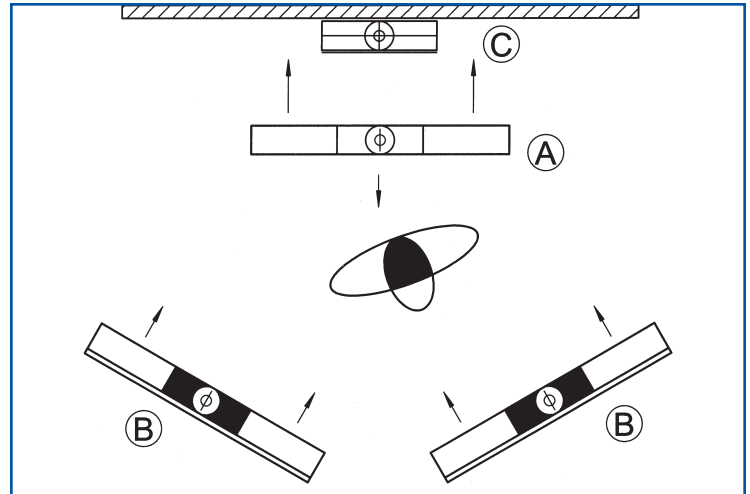

### SYSTEM

- Fully illuminate an 8' x 10' chromakey wall and presenter.
- Additional lighting for backlight accent on Talent will not affect chromakey.
- Light weight fixtures can be hung from suspended ceilings.
- Available in non-dimming and dimming configurations.

### LAYOUT

This package is designed to surround a single Talent position with fixtures in a low ceiling environment.

Fixtures are suspended from the ceiling by scissor clips in a triangular pattern with the Talent facing the apex of the triangle. If mounted in the proper configuration an aggregate light level of 75-100 foot candles above the ambient light will