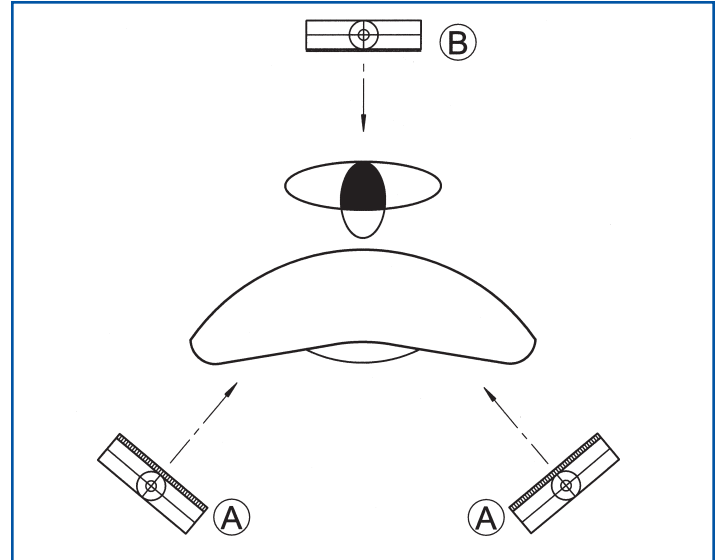

SYSTEM

- Small desk/Single camera/Single Talent lighting solution.
- Light weight fixtures can be hung from suspended ceilings.
- Available in non-dimming and dimming configurations.

LAYOUT

This package of equipment is designed to light a single small desk with 1 presenter for a single camera.

The Type B backlight should be no more than 6' above the Talent's head. The front Type A fixtures are designed to be used 6'-8' from the talent and 7'-8' off the ground. Adjustable hangers are available if required. If mounted in the proper configuration an aggregated light level of 60-80 foot candles above ambient light will fill the Talent zone. With all fixtures "full-on," power consumption is less than 650 watts.