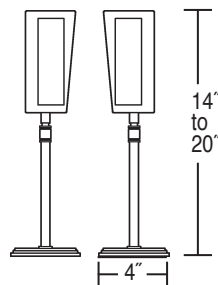

Non-Dim ViewMe-B2, #KVM2004-B *

Two bracket mount fixtures attached to the top or sides of your computer screen with adjustable yokes.

Kit Includes:

- (1) #VM004-LB LED Fixture
- (1) #VM004-RB LED Fixture
- (2) Bracket Mount Yokes
- (2) Strips of Double Sided Velcro Tape
- (1) 120-230 Power Supply w/ plug
- (1) Jumper Cable between Fixtures

Non-Dim ViewMe-S, #KVM2004-S *

Two stand mount fixtures can be placed on each sides of your computer screen. Weighted stands have height adjustment.

Kit Includes:

- (1) #VM004-LS LED Fixture
- (1) #VM004-RS LED Fixture
- (2) Stands w/ Adjustable Height
- (1) 120-230 Power Supply w/ plug
- (1) Jumper Cable between Fixtures