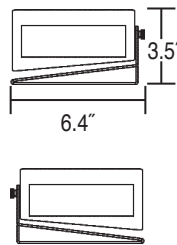

Non-Dim ViewMe-B, #KVM1004-B

Single bracket mount fixture attached to the top of your computer screen with an adjustable yoke.

Kit Includes:

- (1) #VM004-LB LED Fixture
- (1) Bracket Mount Yoke
- (1) Strip of Double Sided Velcro Tape
- (1) 120-230 Power Supply w/ plug

Non-Dim ViewMe-B2, #KVM2004-B *

Two bracket mount fixtures attached to the top or sides of your computer screen with adjustable yokes.

Kit Includes:

- (1) #VM004-LB LED Fixture
- (1) #VM004-RB LED Fixture
- (2) Bracket Mount Yokes
- (2) Strips of Double Sided Velcro Tape
- (1) 120-230 Power Supply w/ plug
- (1) Jumper Cable between Fixtures