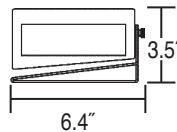

Non-Dim ViewMe-B, #KVM1004-B

Single bracket mount fixture attached to the top of your computer screen with an adjustable yoke.

Kit Includes:

- (1) #VM004-LB LED Fixture
- (1) Bracket Mount Yoke
- (1) Strip of Double Sided Velcro Tape
- (1) 120-230 Power Supply w/ plug