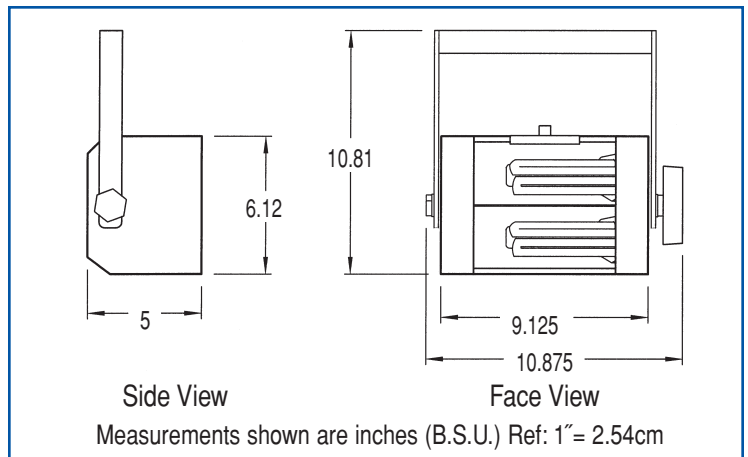

MODEL

B084-242TT-ND	Non Dim
B084-242TT-OB	On Board Dim
B084-242TT-D/PM*	Phase Control
* Not available in 230 volt.	

WEIGHT

	Lbs	Kg	DIMENSIONS	Inches	Cm
Complete	4.5	2.0	Length	10.88	27.6
			Height	10.81	27.5
			Width	5.0	12.7

PHOTOMETRICS

	Distance				
	3ft./.91m	6ft/1.83m	9ft/2.74m	12ft/3.66m	15ft/4.57m
FC	158	40	18	10	6
Lux	1701	431	194	108	65